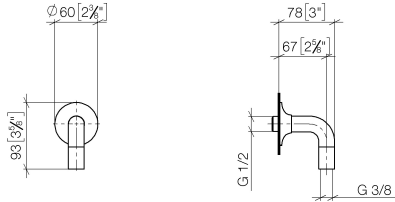

28 450 809

- 3/8" shower outlet
- rosette Ø 60 mm
- 1/2" connection

Intrinsic protection against back flow.

	Brushed Durabronze (23kt Gold)	28 450 809-28
	Chrome	28 450 809-00
	Brushed Platinum	28 450 809-06
	Platinum	28 450 809-08
	Dark Chrome	28 450 809-19
	Brushed Bronze	28 450 809-42
	Brushed Champagne (22kt Gold)	28 450 809-46
	Champagne (22kt Gold)	28 450 809-47
	Brushed Dark Platinum	28 450 809-99

Recommended miscellaneous

**Concealed wall elbow -** 35 085 970 90

- max. recess depth 163 mm
- min. recess depth 90 mm

28 450 809

mm [inches]

Flow rate chart

Certificates

WRAS\_1810006. Belgaqua\_22\_280\_2  
7\_7.